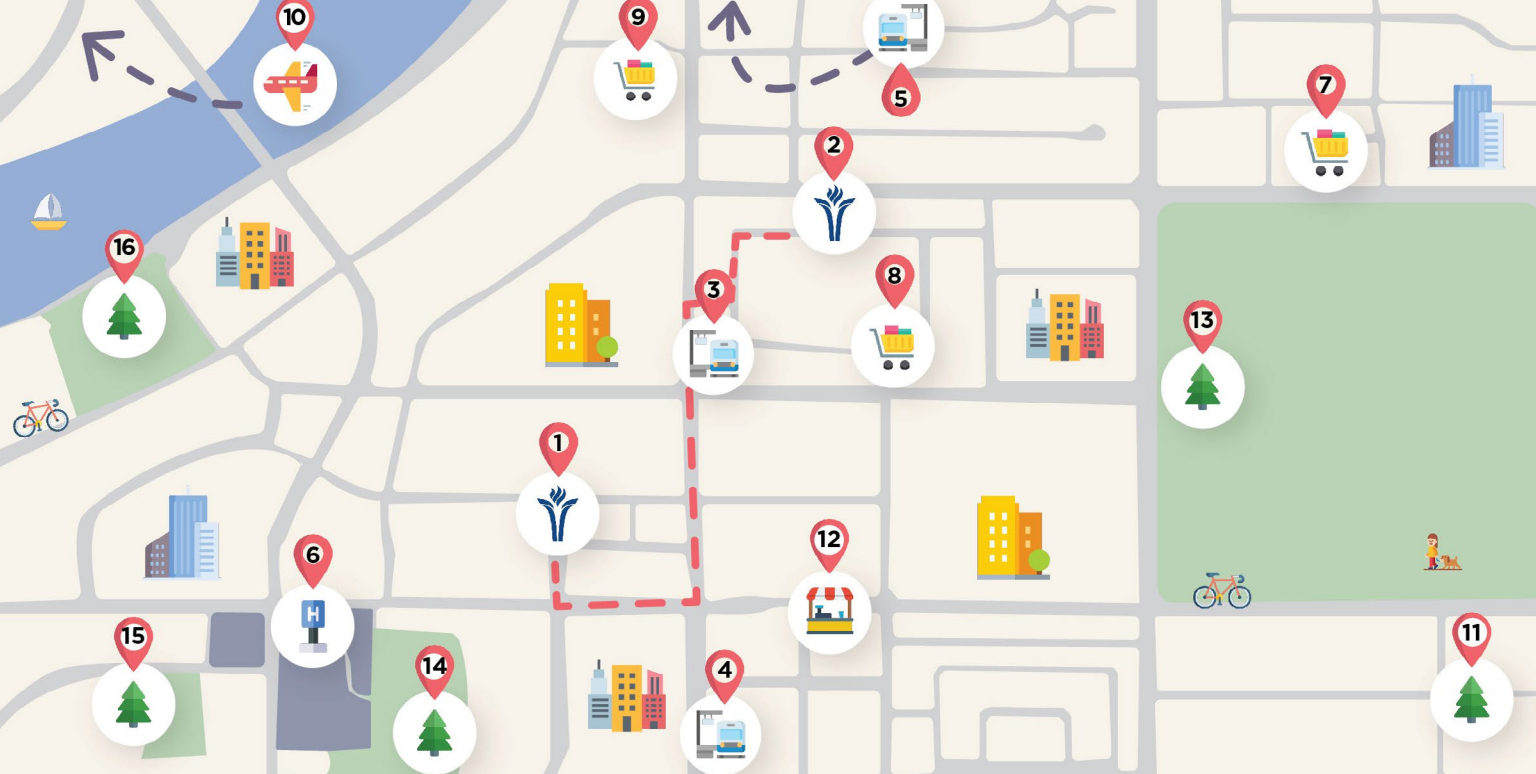

# TRANSPORTATION

The Lower Mainland public transportation system involves Skytrain, local buses, and sea buses.

Our two Richmond sites are within walking distance of the following Skytrain Stations:

**Aberdeen**  
**Lansdowne**  
**Brighthouse**

## Finding A Walk-In Medical Clinic

Find medical services [here](#).

# CAMPUS AREA

- 01** Minoru Campus - 6 Minute Drive to Lansdowne
- 02** Lansdowne Campus
- 03** Lansdowne SkyTrain Station
- 04** Brighthouse-Richmond SkyTrain Station
- 05** Aberdeen SkyTrain Station
- 06** Richmond General Hospital
- 07** Walmart
- 08** T&T Supermarket

- 09** Real Canadian Superstore
- 10** Vancouver International Airport
- 11** Birch Neighbourhood Park
- 12** Richmond Public Market
- 13** Garden City Lands
- 14** Minoru Lakes and Pierrefonds Gardens Walking Trail
- 15** Brighthouse Neighbourhood School Park
- 16** Water Sky Garden